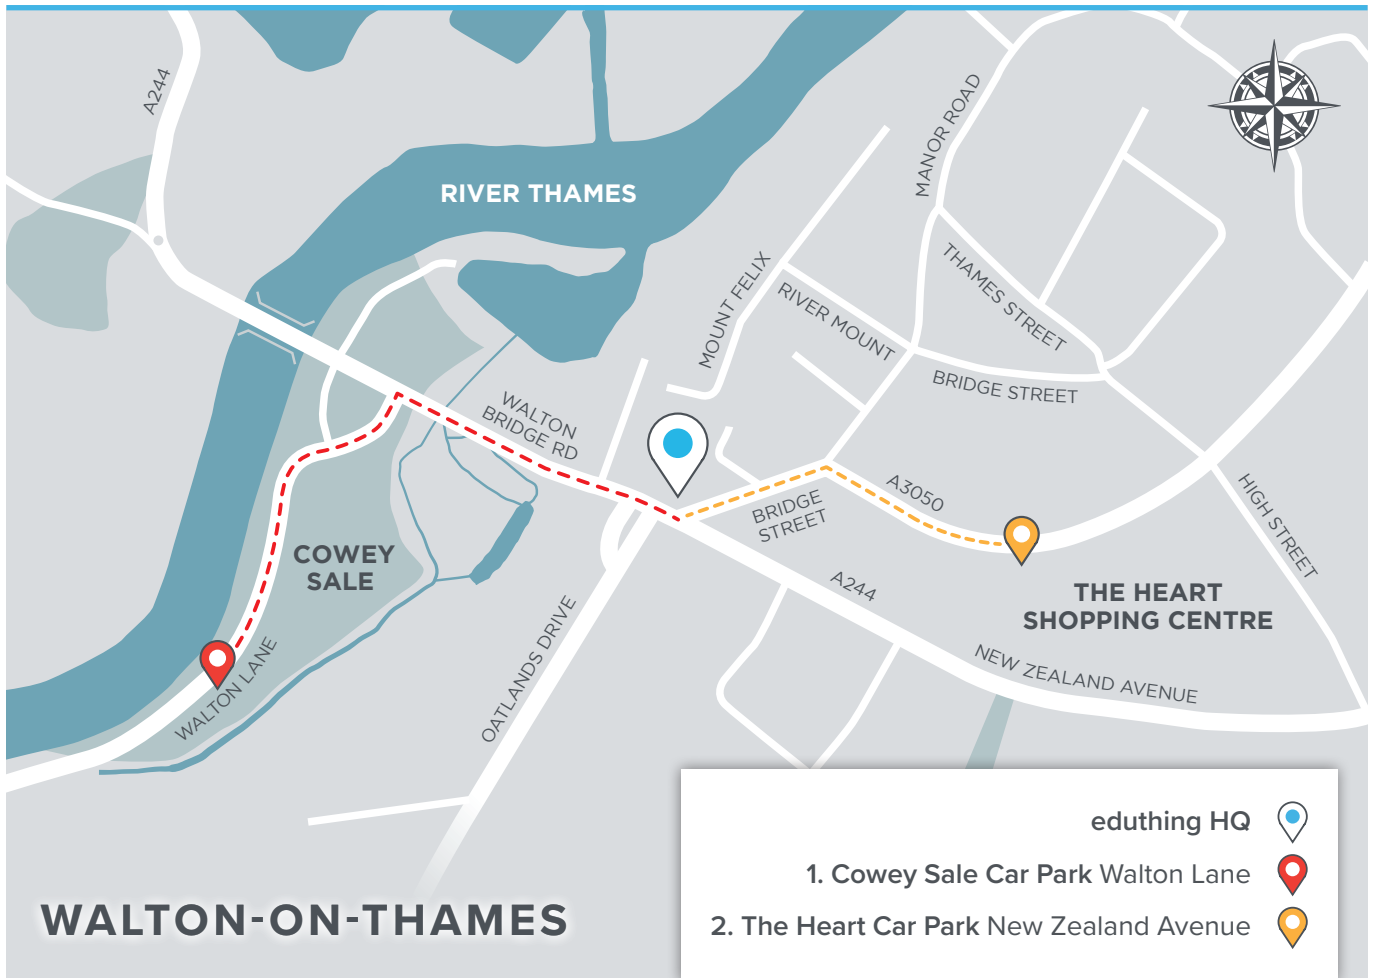

LOCATION

Our offices are located at 5 Walton Lodge, Bridge Street, Walton-upon-Thames, Surrey, KT12 1BT within the complex on the crossroads of Oatlands Chase, Walton Bridge Road, New Zealand Avenue and Bridge Street.

PARKING

There are 2 close options for parking, both free and paid.

- 1. Cowey Sale Car Park - Walton Lane (Free).** Based on Walton Lane, alongside the River Thames, the free Cowey Sale car park is around a 7 minute walk to our HQ either up and over Walton Bridge, or underneath avoiding the road crossing.
- 2. The Heart Car Park - New Zealand Avenue (Paid).** Situated within the shopping centre on New Zealand Avenue, the Heart car park is around a 4 minute walk to our HQ, costing £1.50 for 2 hours of parking.

Parking for Blue Badge holders is available in designated disabled parking bays directly outside our building.

☎ 0203 750 9796

✉ hello@eduthing.co.uk

📍 5 Walton Lodge, Bridge Street, Walton-on-Thames, Surrey KT12 1BT